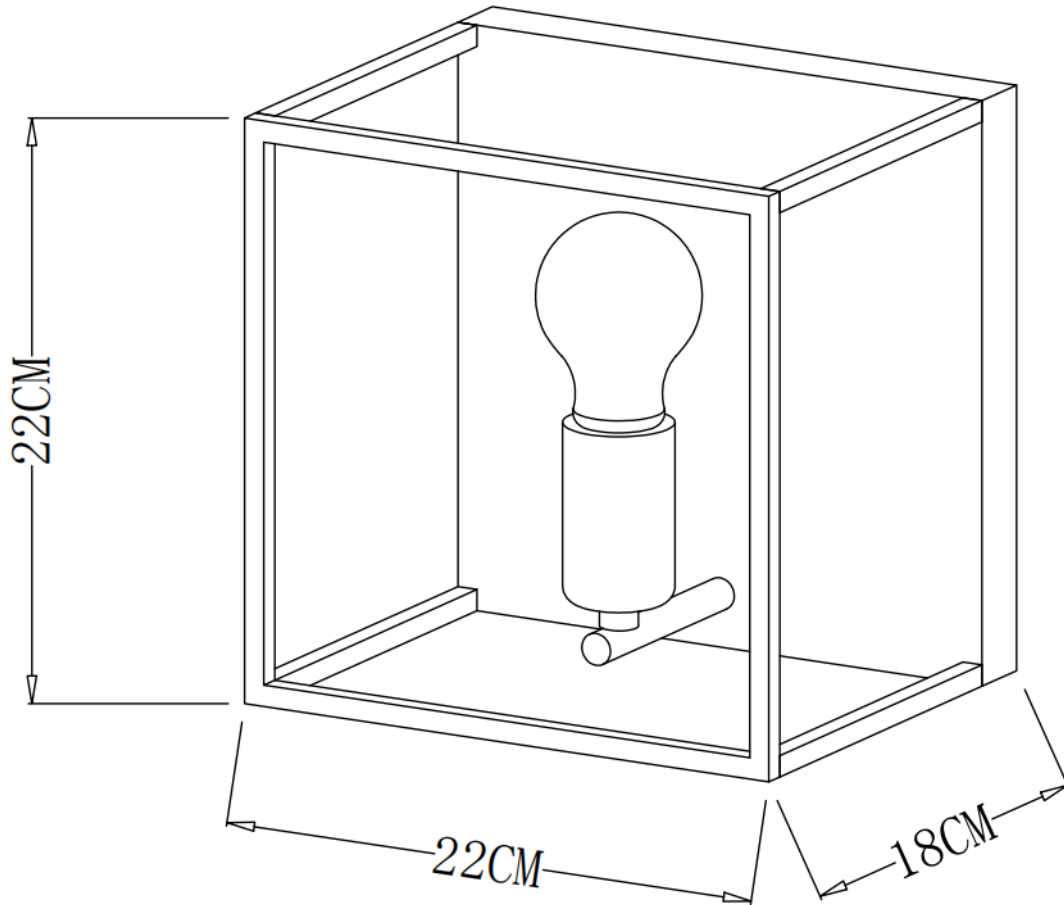

LUCIDE

Line drawing of the item

Item number: 00224/01/30

Technical details

Materials used:	Metal
Color:	Black & Satin brass
Dimmable and how is fixture dimmable	
Size:	Height: 22cm
	Length: 22cm
	Width: 18cm
	Net weight: 0.9 KG
Power requirements:	220-240V/~50Hz
Bulb type and maximum wattage:	E27 40W
Number of bulbs:	1×E27
IP degree:	IP 20