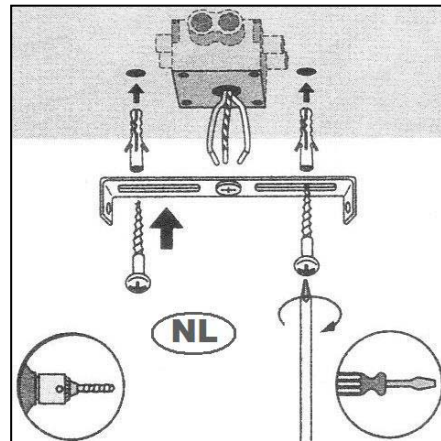

Installation drawing