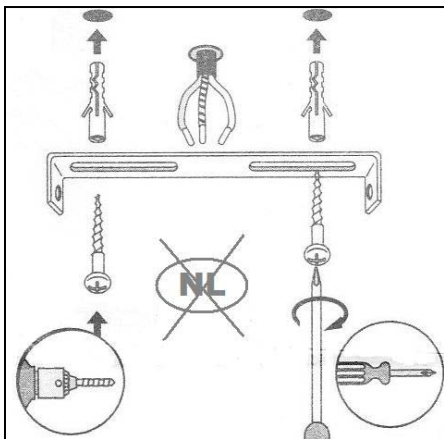

Installation drawing