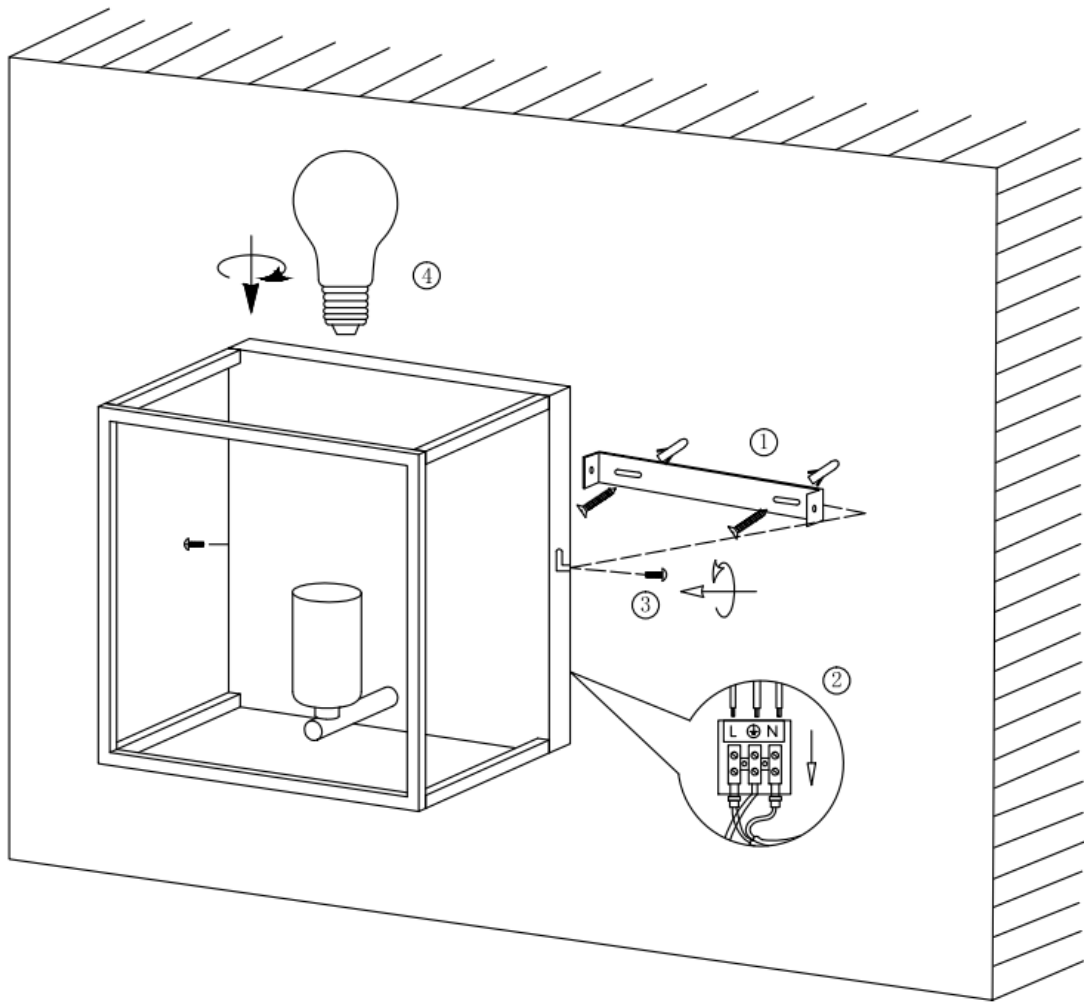

Installation drawing