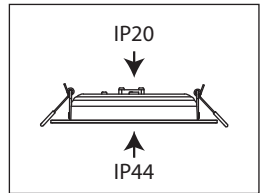

Ref. 42926:  $\Phi$ 150mm

Ref. 42927:  $\Phi$ 195mm

LIGHT SOURCE - FUENTE DE LUZ

REF . 42926 SMD LED 15W 3000K 1200Lm INCL.

REF . 42927 SMD LED 24W 3000K 2000Lm INCL.

TECHNICAL FEATURES - CARACTERÍSTICAS TÉCNICAS