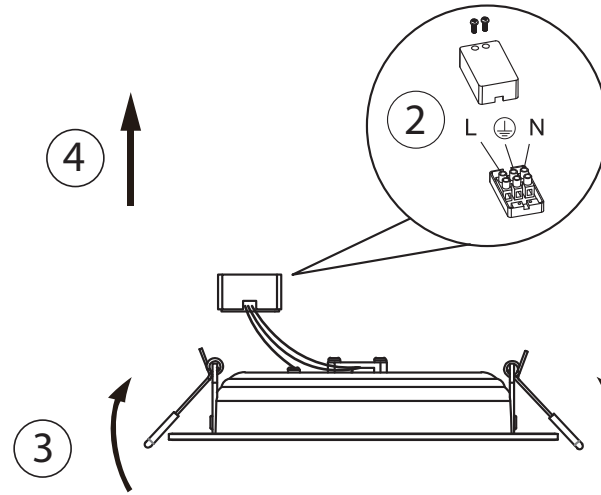

Ref. 42926:  $\Phi$ 150mm

Ref. 42927:  $\Phi$ 195mm

LIGHT SOURCE - FUENTE DE LUZ

REF . 42926 SMD LED 15W 3000K 1200Lm INCL.

REF . 42927 SMD LED 24W 3000K 2000Lm INCL.

TECHNICAL FEATURES - CARACTERÍSTICAS TÉCNICAS