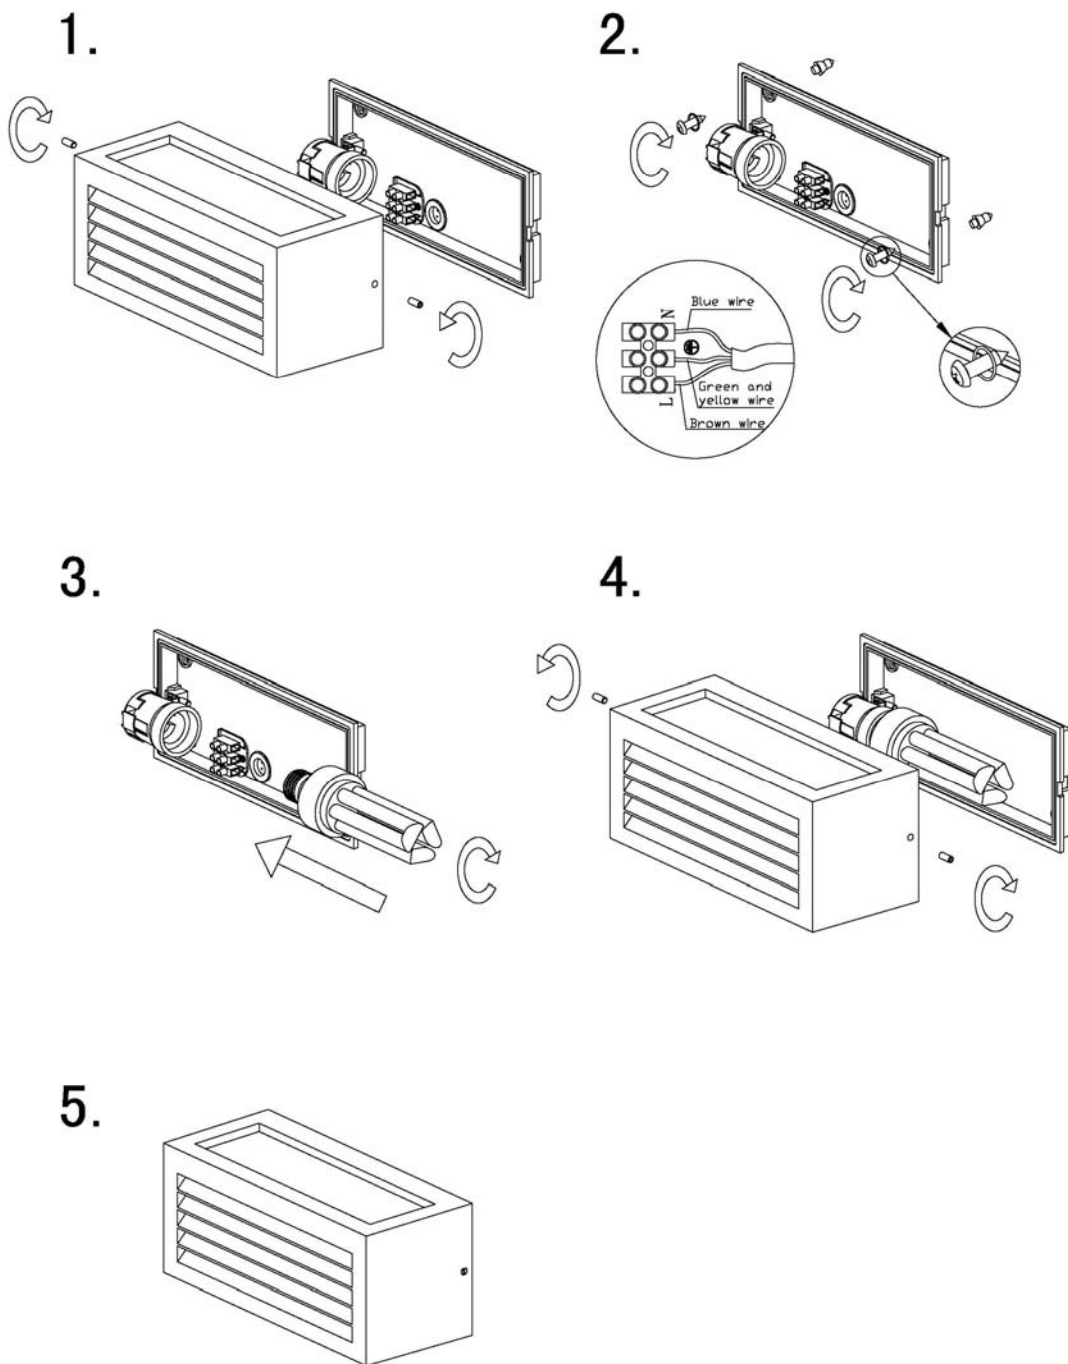

Line drawing of the item

Item number: 27853/01/30

Installation drawing

### Technical details

materials used:	Die-cast Aluminium
color:	Graphite
dimmable and how is the fixture dimmable:	
size:	Height: 11CM Length: 25CM Width: 10.3CM Net Weight: 1.13KG
power requirements:	220-240V~50Hz
bulb type and maximum Wattage:	ESL E27 Max.18W
number of bulbs:	1xE27
IP degree:	IP54