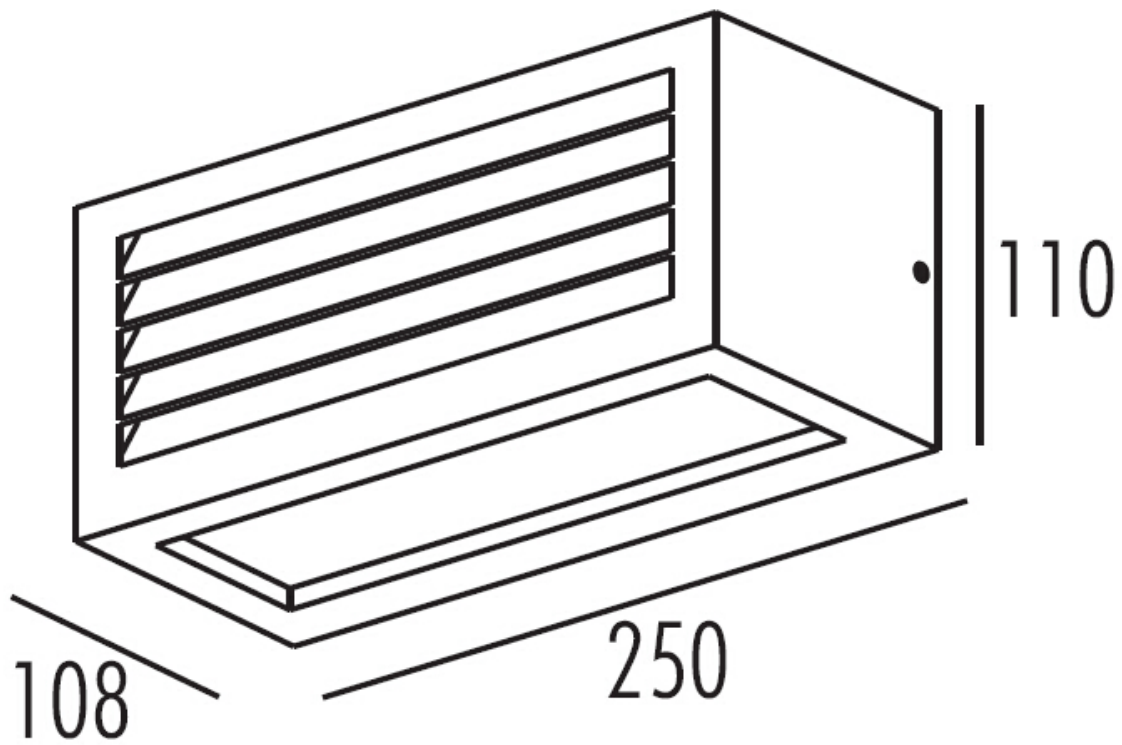

Line drawing of the item

Item number: 27853/01/30

Installation drawing

### Technical details

materials used:	Die-cast Aluminium
color:	Graphite
dimmable and how is the fixture dimmable:	
size:	Height: 11CM Length: 25CM Width: 10.3CM Net Weight: 1.13KG
power requirements:	220-240V~50Hz
bulb type and maximum Wattage:	ESL E27 Max.18W
number of bulbs:	1xE27
IP degree:	IP54