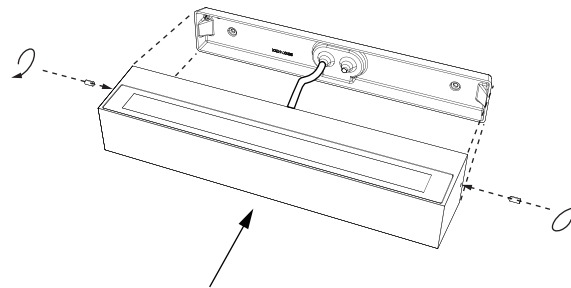

i TECHNICAL FEATURES

- refs. 71900, 71901, 71902
  SMD LED 13W 3000K 1000Lm 95° CRI>80 incl.
  L: 222mm
- refs. 71903, 71904, 71905
  SMD LED 20W 3000K 1800Lm 95° CRI>80 incl.
  L: 380mm
- refs. 71906, 71907, 71908
  SMD LED 28W 3000K 2350Lm 95° CRI>80 incl.
  L: 500mm

1

2

4

4

5