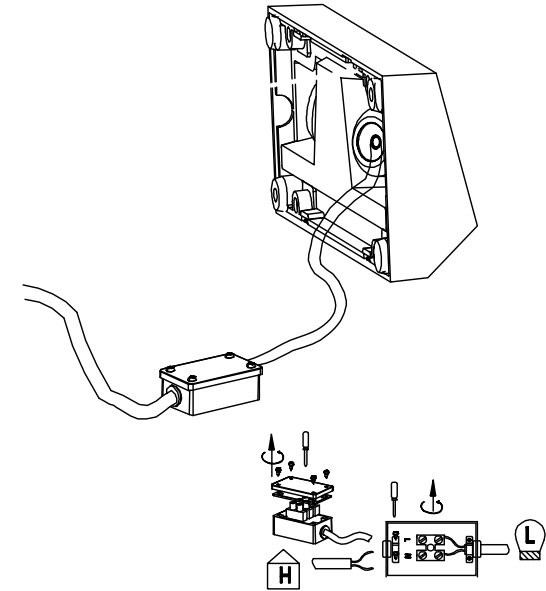

1

2

3

4

5

6

LIGHT SOURCE - FUENTE DE LUZ

ref . 70657 L 96mm  
ref . 70658 L 158mm  
ref . 70659 L 217mm

SMD LED 1,5W 3000K 80Lm  
SMD LED 3W 3000K 150Lm  
SMD LED 4W 3000K 210Lm

TECHNICAL FEATURES - CARACTERÍSTICAS TÉCNICAS

<b>DRIVER BUILT-IN</b>		220V-240V ~50Hz/60Hz